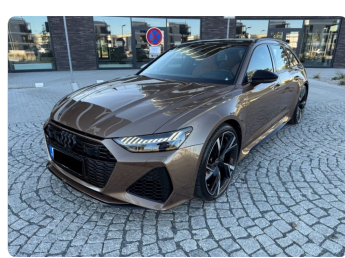

Trust & Benefits

- Free delivery anywhere in Switzerland
- 12-month company guarantee
- 14-day return period according to our terms

This vehicle is located in our park in Müstair, 7537 Val Müstair, Kanton Graubünden. Includes free delivery anywhere in Switzerland, a 12-month guarantee provided by Aemmitau Garage GmbH, and a 14-day return period according to our terms.